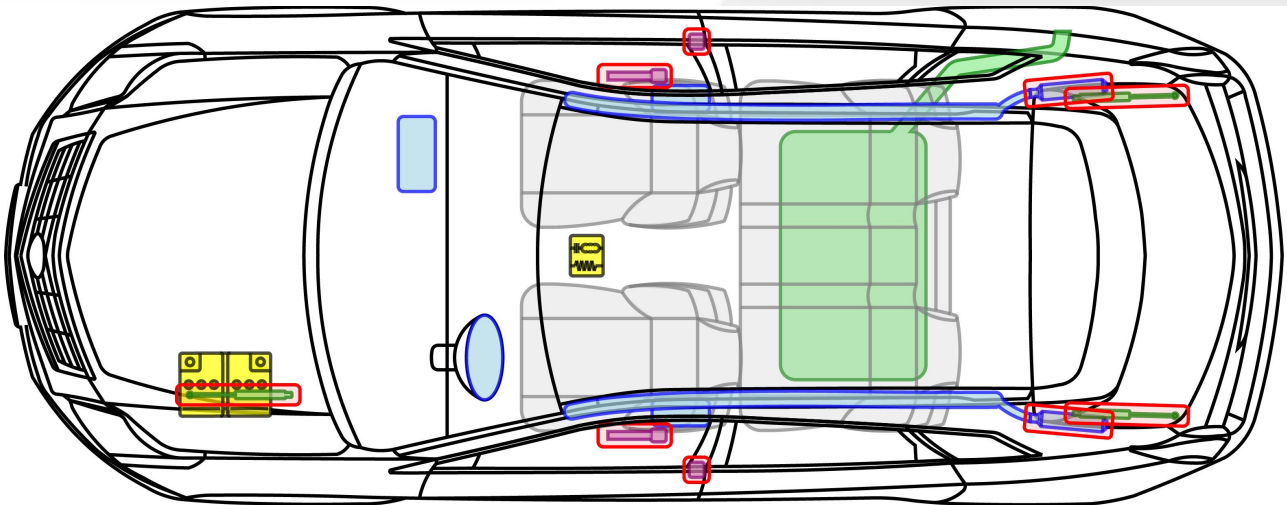

SRX

SUV

Year of production 2009 →

Cadillac

Legend

	Airbag		Stored gas inflator		Seat belt pretensioner		SRS control unit		
			Gas strut / Preloaded spring		High strength zone				
	Battery low voltage				Fuel tank				