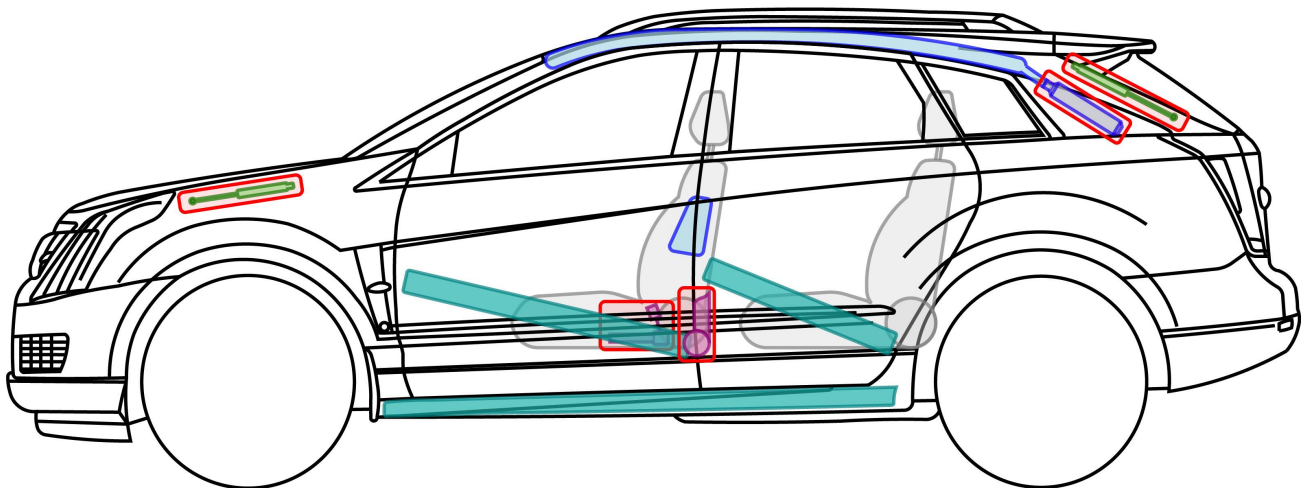

SRX

SUV

Year of production 2009 →

Cadillac

Legend

	Airbag		Stored gas inflator		Seat belt pretensioner		SRS control unit		
			Gas strut / Preloaded spring		High strength zone				
	Battery low voltage				Fuel tank				